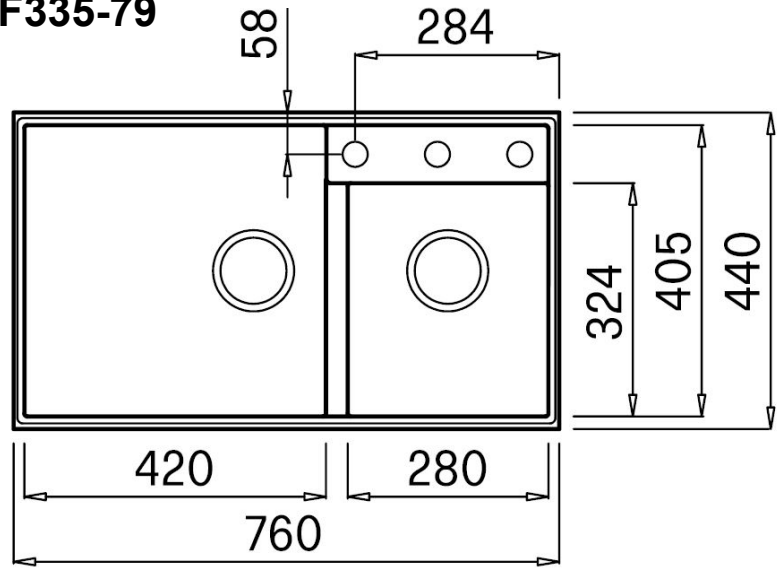

Product Specification Sheet

ELGF335-40
ELMF335-79

Elleci Florence UNDER MOUNT

ELGF335-40 Black
 ELMF335-79 Aluminium

Corner Radius: 10mm

Includes 90mm waste and overflow

Min Cab Width: 850mm

Accessories Available (optional)

BFDDB
 DRAINING BASKET
 390 X 325mm

BFD RMB
 ROLLER MAT
 480 X 450mm

Black
 Gold
 Bronze

E&OE – it is recommended all measurements are taken directly from the product. Specification subject to change without notice, always consult the literature supplied with the product. Coloured images are indicative only.